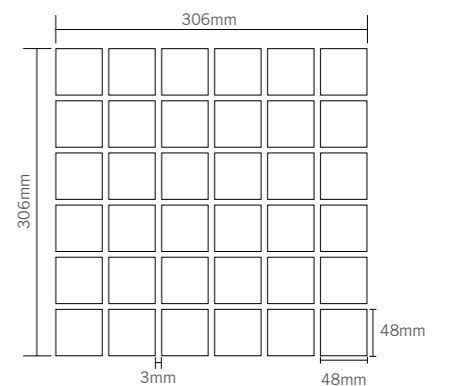

SHEET SIZE

SHEET SIZE

CHIP SIZE

Bluwhale Produced

BCK612

BCK636

BCK613

BCH607