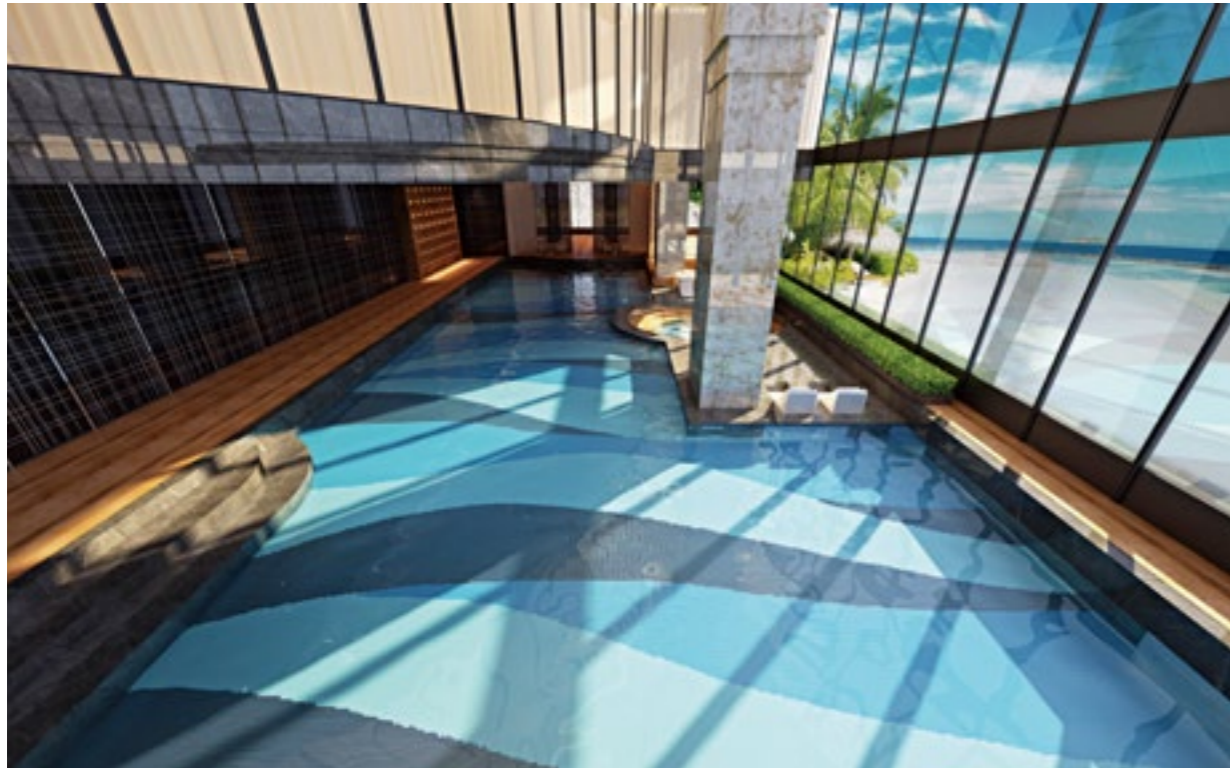

BGE026
Chip Size: 20x20mm
Thickness: 4mm