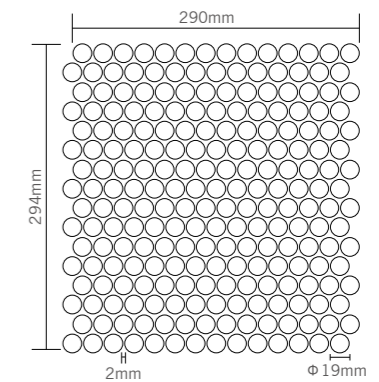

BCZ001

BCZ002

BCZ003

BCZ901

BCZ703

BCZ702

SHEET SIZE

Bluwhale Produced