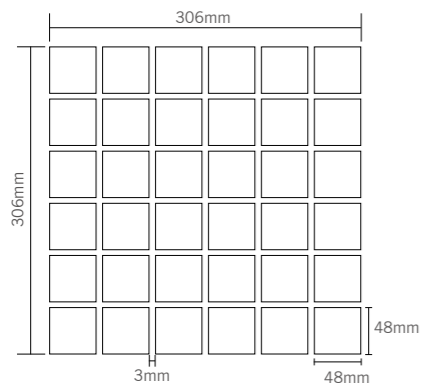

BCK004

BCK001

BCK006

BCK007

SHEET SIZE

Bluwhale Produced

CLASSIC SERIES

CERAMIC BORDER