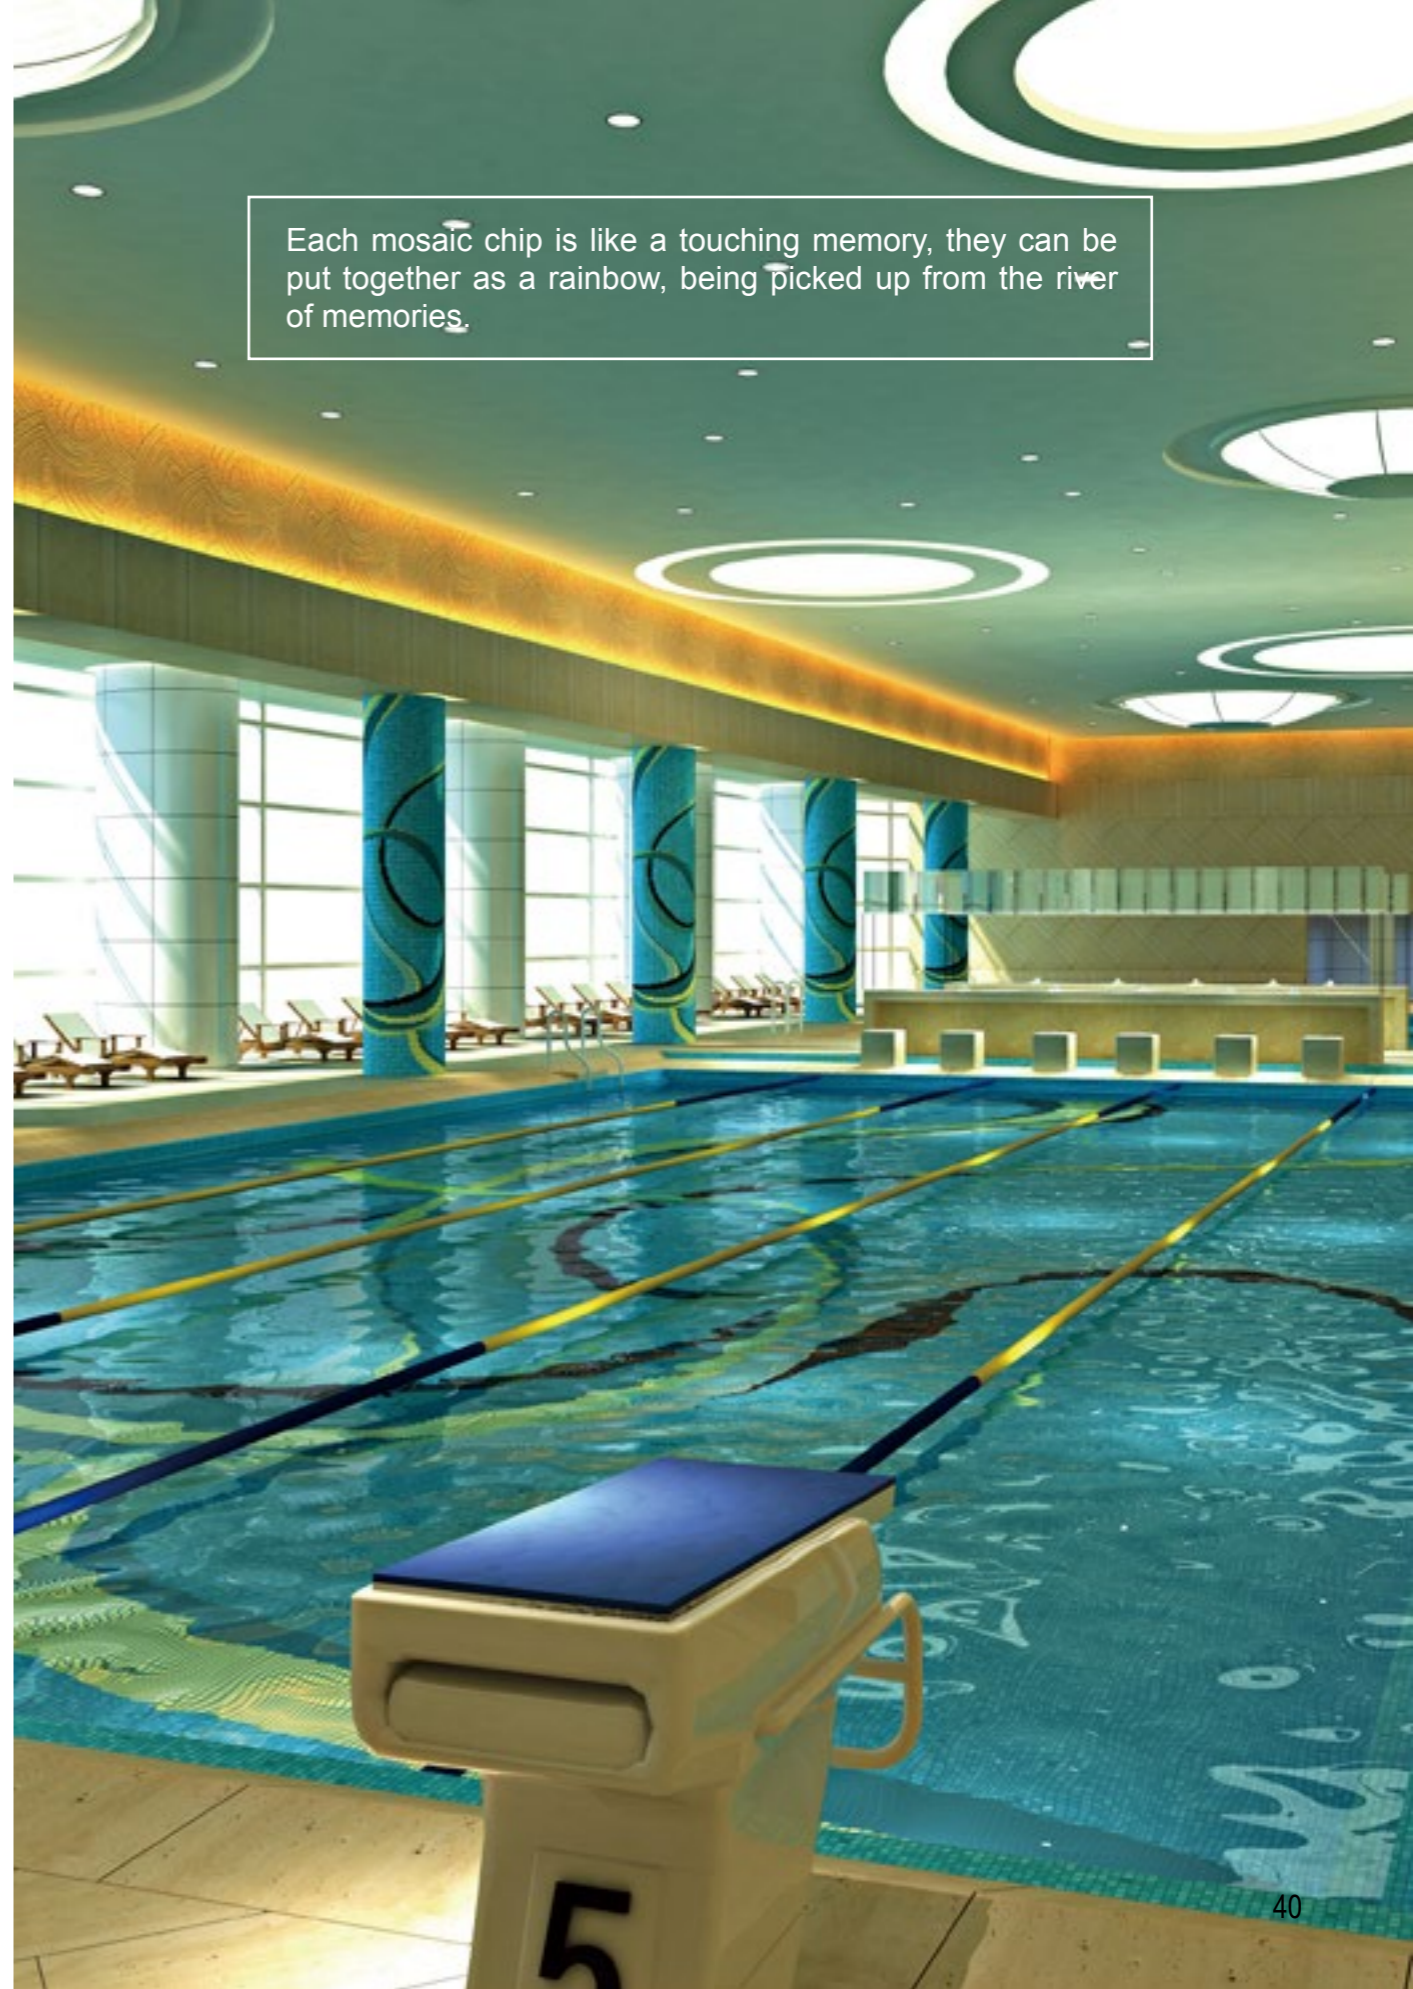

Each mosaic chip is like a touching memory, they can be put together as a rainbow, being picked up from the river of memories.