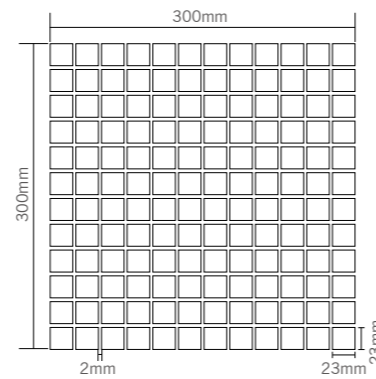

SHEET SIZE

CRYSTAL GLASS

BRH001

BRH002

SHEET SIZE

HIGH BOROSILICATE SERIES

BRO001

BRO002