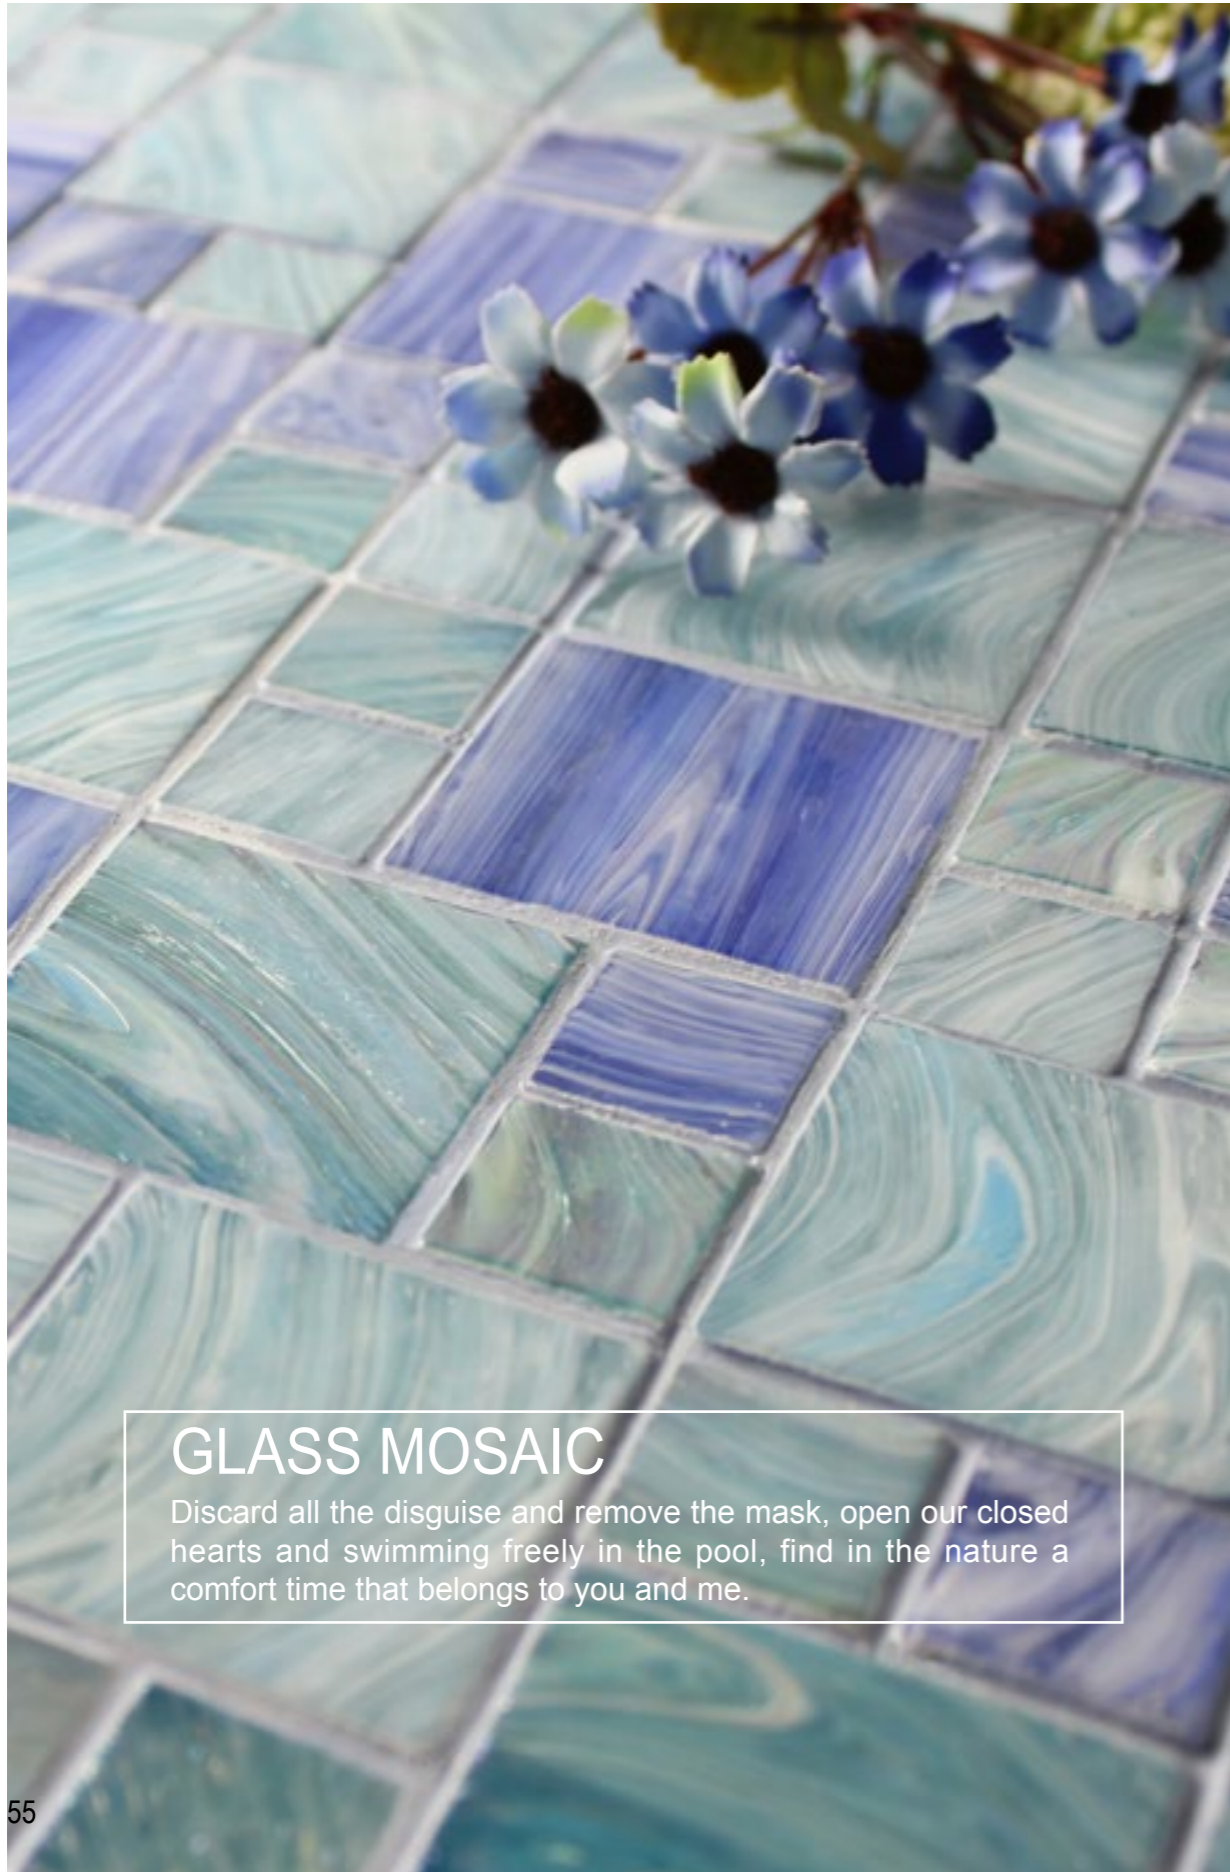

BGN605

BGN606

BGN603

BNG701

BGN602

2" MELTING GLASS MOSAIC
VENUS CLOUD

GLASS MOSAIC
 Discard all the disguise and remove the mask, open our closed hearts and swimming freely in the pool, find in the nature a comfort time that belongs to you and me.