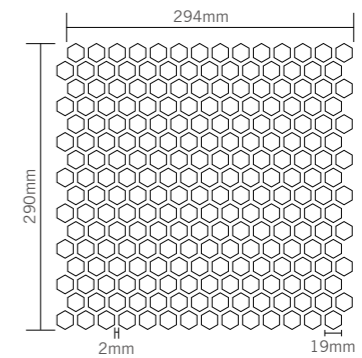

SHEET SIZE

Bluwhale Produced